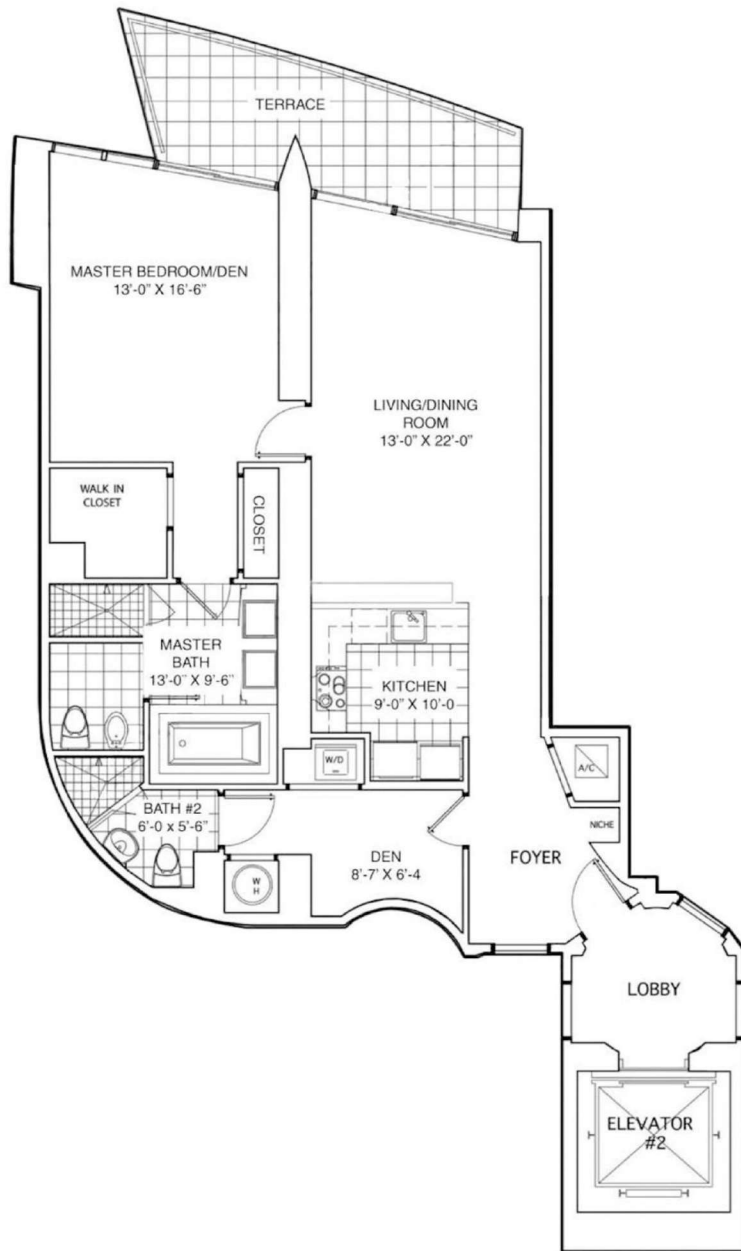

Jade Beach

Sunny Isles Beach

Units 01, 08

3 BEDROOMS 3.5 BATHS

INTERIOR AREA: 1863 SQ. FT. 173 M²

EXTERIOR AREA: 560 SQ. FT. 52 M²

Jade Beach

Sunny Isles Beach

Units 02, 07

1 BEDROOMS 2 BATHS

INTERIOR AREA: 1110 SQ. FT. 103 M²

EXTERIOR AREA: 173 SQ. FT. 16 M²

Jade Beach

Sunny Isles Beach

Units 03, 06

1 BEDROOMS 1.5 BATHS

INTERIOR AREA: 930 SQ. FT. 86 M²

EXTERIOR AREA: 143 SQ. FT. 13 M²

Jade Beach

Sunny Isles Beach

Units 04, 05

3 BEDROOMS 3.5 BATHS

INTERIOR AREA: 1927 SQ. FT. 179 M²

EXTERIOR AREA: 315 SQ. FT. 29 M²

Jade Beach

Sunny Isles Beach

Units 01, 08

4 BEDROOMS 5.5 BATHS

INTERIOR AREA: 2871 SQ. FT. 267 M²

EXTERIOR AREA: 676 SQ. FT. 63 M²

Jade Beach

Sunny Isles Beach