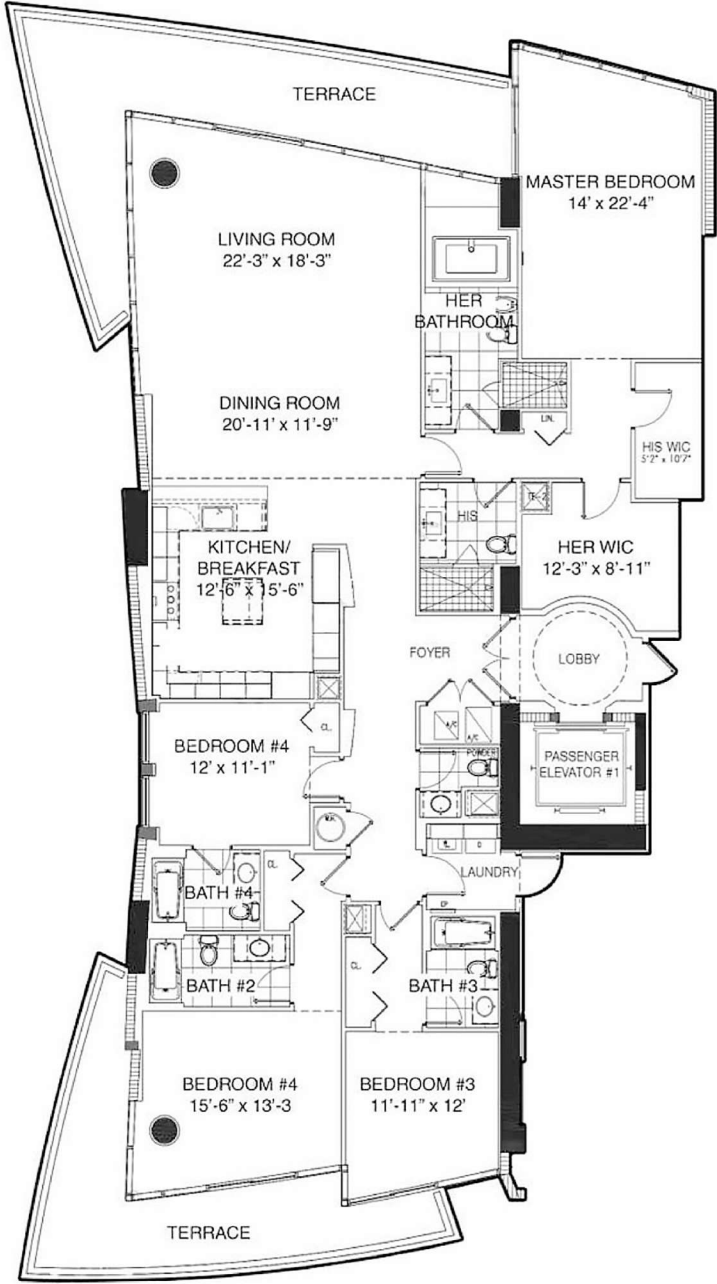

Jade Beach

Sunny Isles Beach

Units 01, 08

3 BEDROOMS 3.5 BATHS

INTERIOR AREA: 1863 SQ. FT. 173 M²

EXTERIOR AREA: 560 SQ. FT. 52 M²

Jade Beach

Sunny Isles Beach

Units 02, 07

1 BEDROOMS 2 BATHS

INTERIOR AREA: 1110 SQ. FT. 103 M²

EXTERIOR AREA: 173 SQ. FT. 16 M²

Jade Beach

Sunny Isles Beach

Units 03, 06

1 BEDROOMS 1.5 BATHS

INTERIOR AREA: 930 SQ. FT. 86 M²

EXTERIOR AREA: 143 SQ. FT. 13 M²

Jade Beach

Sunny Isles Beach

Units 04, 05

3 BEDROOMS 3.5 BATHS

INTERIOR AREA: 1927 SQ. FT. 179 M²

EXTERIOR AREA: 315 SQ. FT. 29 M²

Jade Beach

Sunny Isles Beach

Units 01, 08

4 BEDROOMS 5.5 BATHS

INTERIOR AREA: 2871 SQ. FT. 267 M²

EXTERIOR AREA: 676 SQ. FT. 63 M²

Jade Beach

Sunny Isles Beach