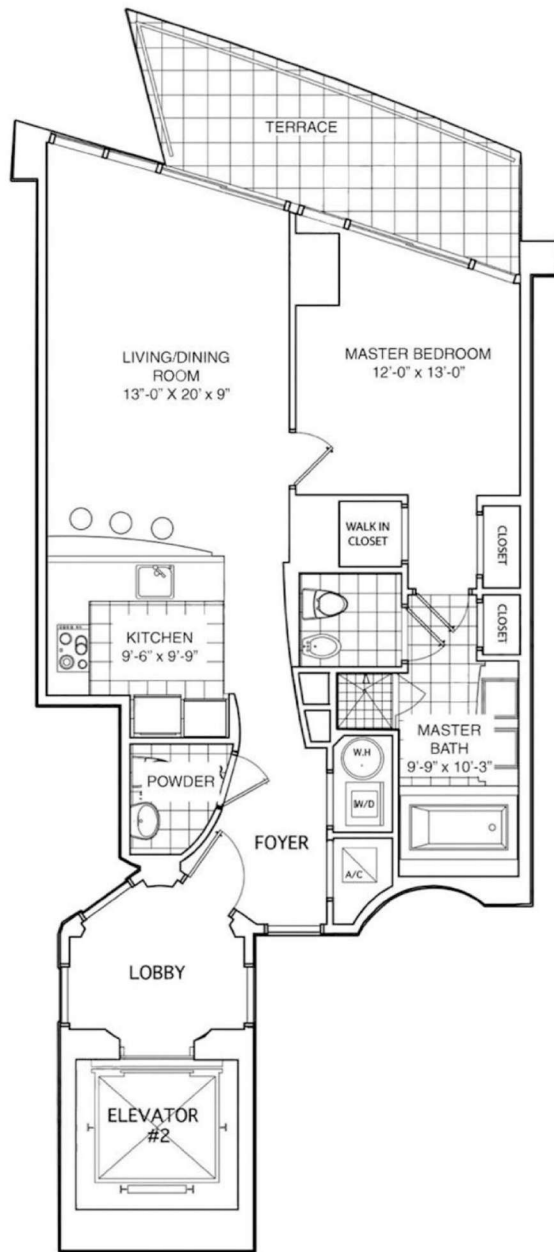

Jade Beach

Sunny Isles Beach

Units 01, 08

3 BEDROOMS 3.5 BATHS

INTERIOR AREA: 1863 SQ. FT. 173 M²

EXTERIOR AREA: 560 SQ. FT. 52 M²

Jade Beach

Sunny Isles Beach

Units 02, 07

1 BEDROOMS 2 BATHS

INTERIOR AREA: 1110 SQ. FT. 103 M²

EXTERIOR AREA: 173 SQ. FT. 16 M²

Jade Beach

Sunny Isles Beach

Units 03, 06

1 BEDROOMS 1.5 BATHS

INTERIOR AREA: 930 SQ. FT. 86 M²

EXTERIOR AREA: 143 SQ. FT. 13 M²

Jade Beach

Sunny Isles Beach

Units 04, 05

3 BEDROOMS 3.5 BATHS

INTERIOR AREA: 1927 SQ. FT. 179 M²

EXTERIOR AREA: 315 SQ. FT. 29 M²

Jade Beach

Sunny Isles Beach

Units 01, 08

4 BEDROOMS 5.5 BATHS

INTERIOR AREA: 2871 SQ. FT. 267 M²

EXTERIOR AREA: 676 SQ. FT. 63 M²

Jade Beach

Sunny Isles Beach