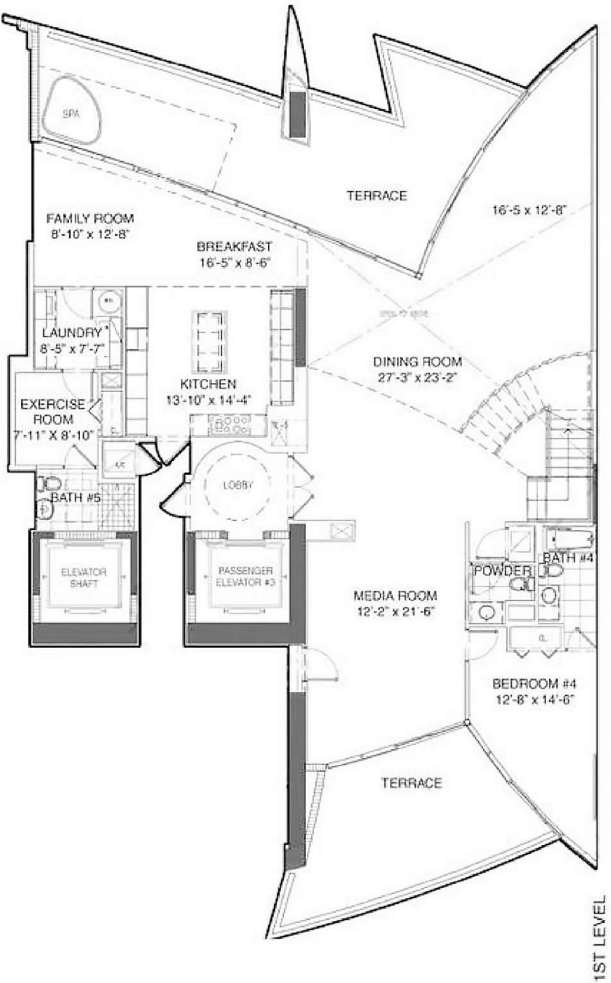

Jade Beach

Sunny Isles Beach

Units 01, 08

3 BEDROOMS 3.5 BATHS

INTERIOR AREA: 1863 SQ. FT. 173 M²

EXTERIOR AREA: 560 SQ. FT. 52 M²

Jade Beach

Sunny Isles Beach

Jade Beach

Sunny Isles Beach

Units 01, 08

4 BEDROOMS 5.5 BATHS

INTERIOR AREA: 2871 SQ. FT. 267 M²

EXTERIOR AREA: 676 SQ. FT. 63 M²

Jade Beach

Sunny Isles Beach

Units 02, 07

2 BEDROOMS 3 BATHS

INTERIOR AREA: 1479 SQ. FT. 137 M²

EXTERIOR AREA: 263 SQ. FT. 24 M²

Jade Beach

Sunny Isles Beach

Units 04, 05

4 BEDROOMS 6.5 BATHS

INTERIOR AREA: 4141 SQ. FT. 385 M²

EXTERIOR AREA: 1001 SQ. FT. 93 M²