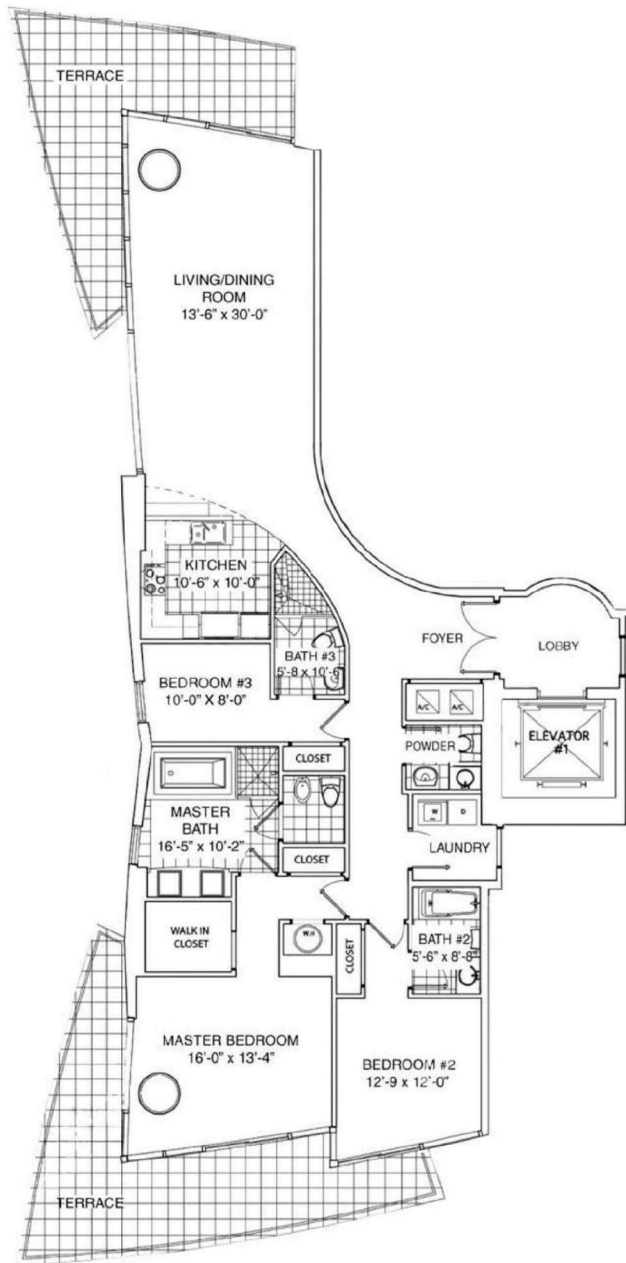

Jade Beach

Sunny Isles Beach

Units 01, 08

3 BEDROOMS 3.5 BATHS

INTERIOR AREA: 1863 SQ. FT. 173 M²

EXTERIOR AREA: 560 SQ. FT. 52 M²

Jade Beach

Sunny Isles Beach

Units 02, 07

1 BEDROOMS 2 BATHS

INTERIOR AREA: 1110 SQ. FT. 103 M²

EXTERIOR AREA: 173 SQ. FT. 16 M²

Jade Beach

Sunny Isles Beach

Units 03, 06

1 BEDROOMS 1.5 BATHS

INTERIOR AREA: 930 SQ. FT. 86 M²

EXTERIOR AREA: 143 SQ. FT. 13 M²

Jade Beach

Sunny Isles Beach

Units 04, 05

3 BEDROOMS 3.5 BATHS

INTERIOR AREA: 1927 SQ. FT. 179 M²

EXTERIOR AREA: 315 SQ. FT. 29 M²

Jade Beach

Sunny Isles Beach

Units 01, 08

4 BEDROOMS 5.5 BATHS

INTERIOR AREA: 2871 SQ. FT. 267 M²

EXTERIOR AREA: 676 SQ. FT. 63 M²

Jade Beach

Sunny Isles Beach