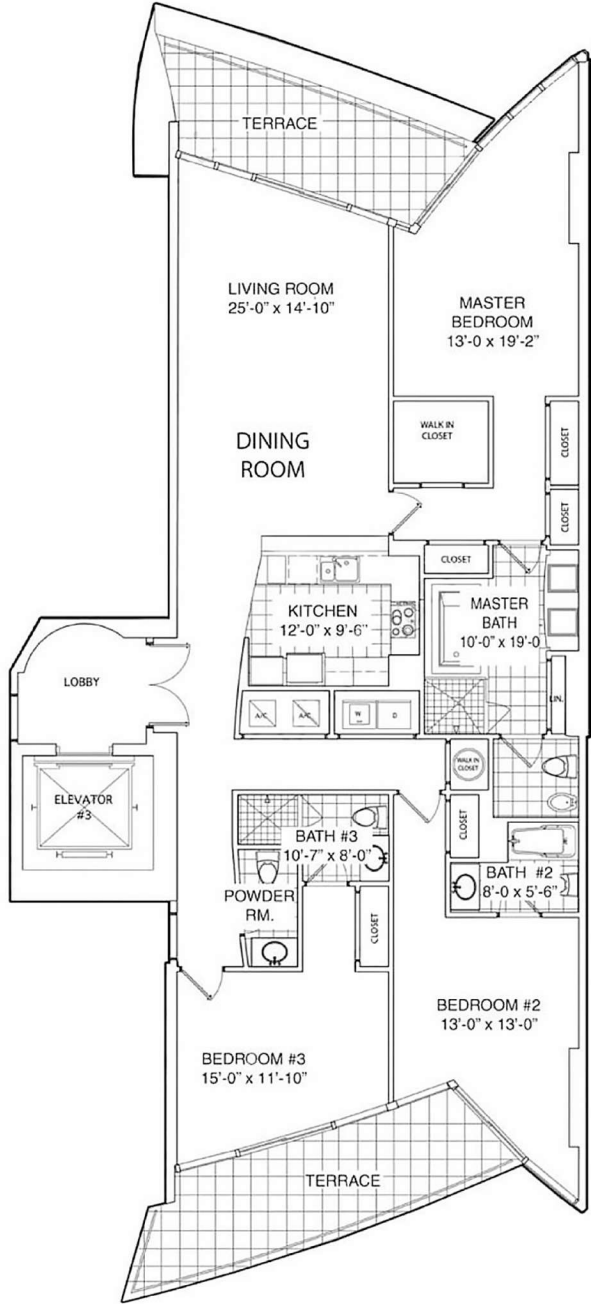

Jade Beach

Sunny Isles Beach

Units 01, 08

3 BEDROOMS 3.5 BATHS

INTERIOR AREA: 1863 SQ. FT. 173 M²

EXTERIOR AREA: 560 SQ. FT. 52 M²

Jade Beach

Sunny Isles Beach

Units 02, 07

1 BEDROOMS 2 BATHS

INTERIOR AREA: 1110 SQ. FT. 103 M²

EXTERIOR AREA: 173 SQ. FT. 16 M²

Jade Beach

Sunny Isles Beach

Units 03, 06

1 BEDROOMS 1.5 BATHS

INTERIOR AREA: 930 SQ. FT. 86 M²

EXTERIOR AREA: 143 SQ. FT. 13 M²

Jade Beach

Sunny Isles Beach

Units 04, 05

3 BEDROOMS 3.5 BATHS

INTERIOR AREA: 1927 SQ. FT. 179 M²

EXTERIOR AREA: 315 SQ. FT. 29 M²

Jade Beach

Sunny Isles Beach

Units 01, 08

4 BEDROOMS 5.5 BATHS

INTERIOR AREA: 2871 SQ. FT. 267 M²

EXTERIOR AREA: 676 SQ. FT. 63 M²

Jade Beach

Sunny Isles Beach