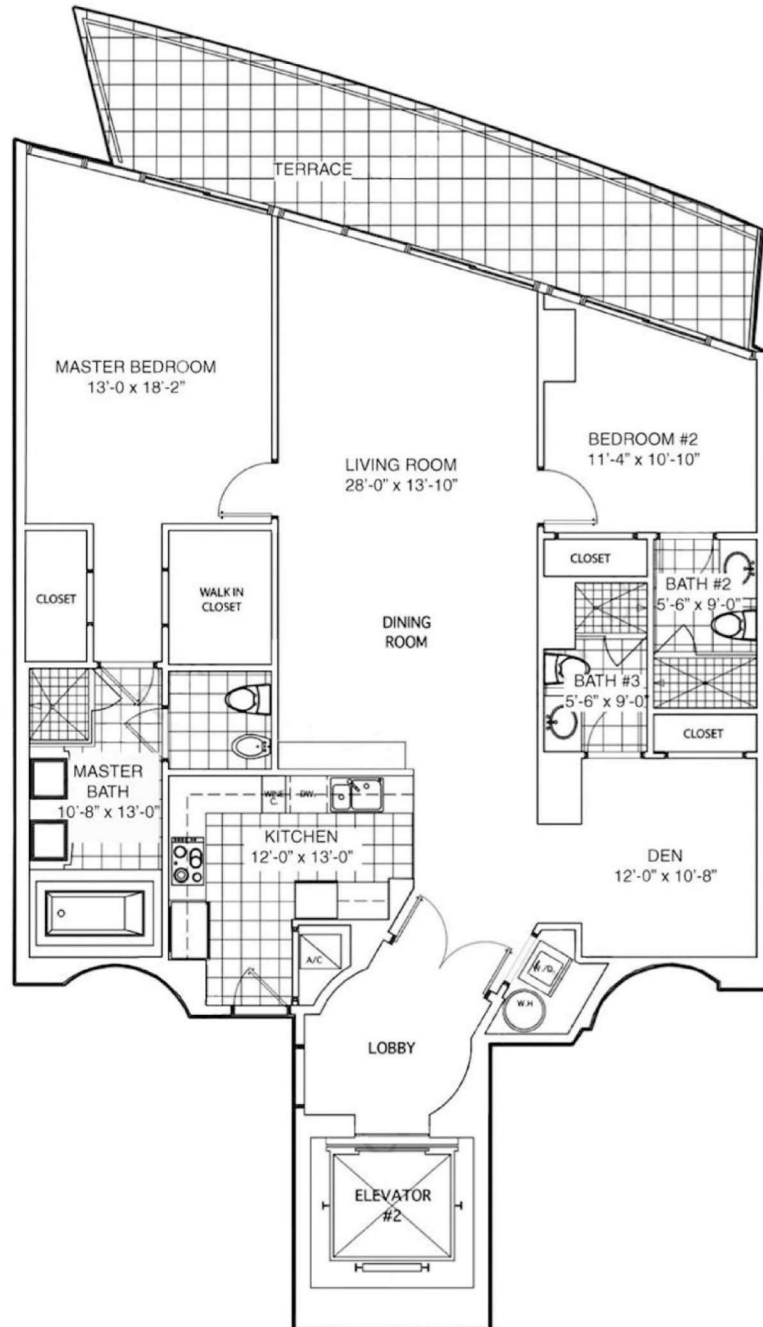

Jade Beach

Sunny Isles Beach

Units 01, 08

3 BEDROOMS 3.5 BATHS

INTERIOR AREA: 1863 SQ. FT. 173 M²

EXTERIOR AREA: 560 SQ. FT. 52 M²

Jade Beach

Sunny Isles Beach

INTERIOR AREA: 930 SQ. FT. 86 M²

EXTERIOR AREA: 143 SQ. FT. 13 M²

Jade Beach

Sunny Isles Beach

Units 04, 05

3 BEDROOMS 3.5 BATHS

INTERIOR AREA: 1927 SQ. FT. 179 M²

EXTERIOR AREA: 315 SQ. FT. 29 M²

Jade Beach

Sunny Isles Beach

Units 01, 08

4 BEDROOMS 5.5 BATHS

INTERIOR AREA: 2871 SQ. FT. 267 M²

EXTERIOR AREA: 676 SQ. FT. 63 M²

Jade Beach

Sunny Isles Beach

INTERIOR AREA: 4141 SQ. FT. 385 M²

EXTERIOR AREA: 1001 SQ. FT. 93 M²