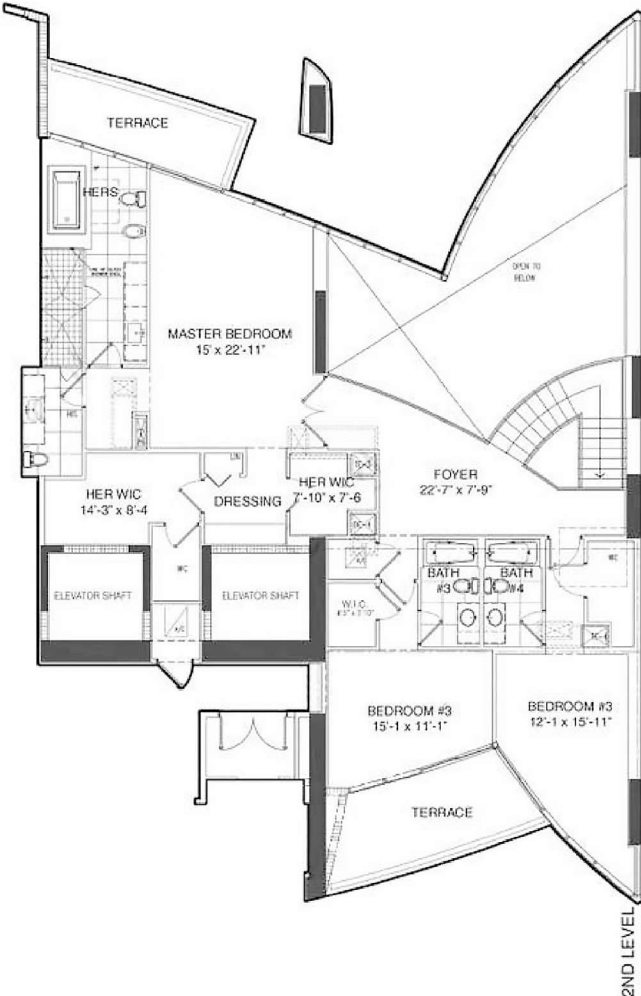

Jade Beach

Sunny Isles Beach

Units 04, 05

4 BEDROOMS 6.5 BATHS

INTERIOR AREA: 4141 SQ. FT. 385 M²

EXTERIOR AREA: 1001 SQ. FT. 93 M²